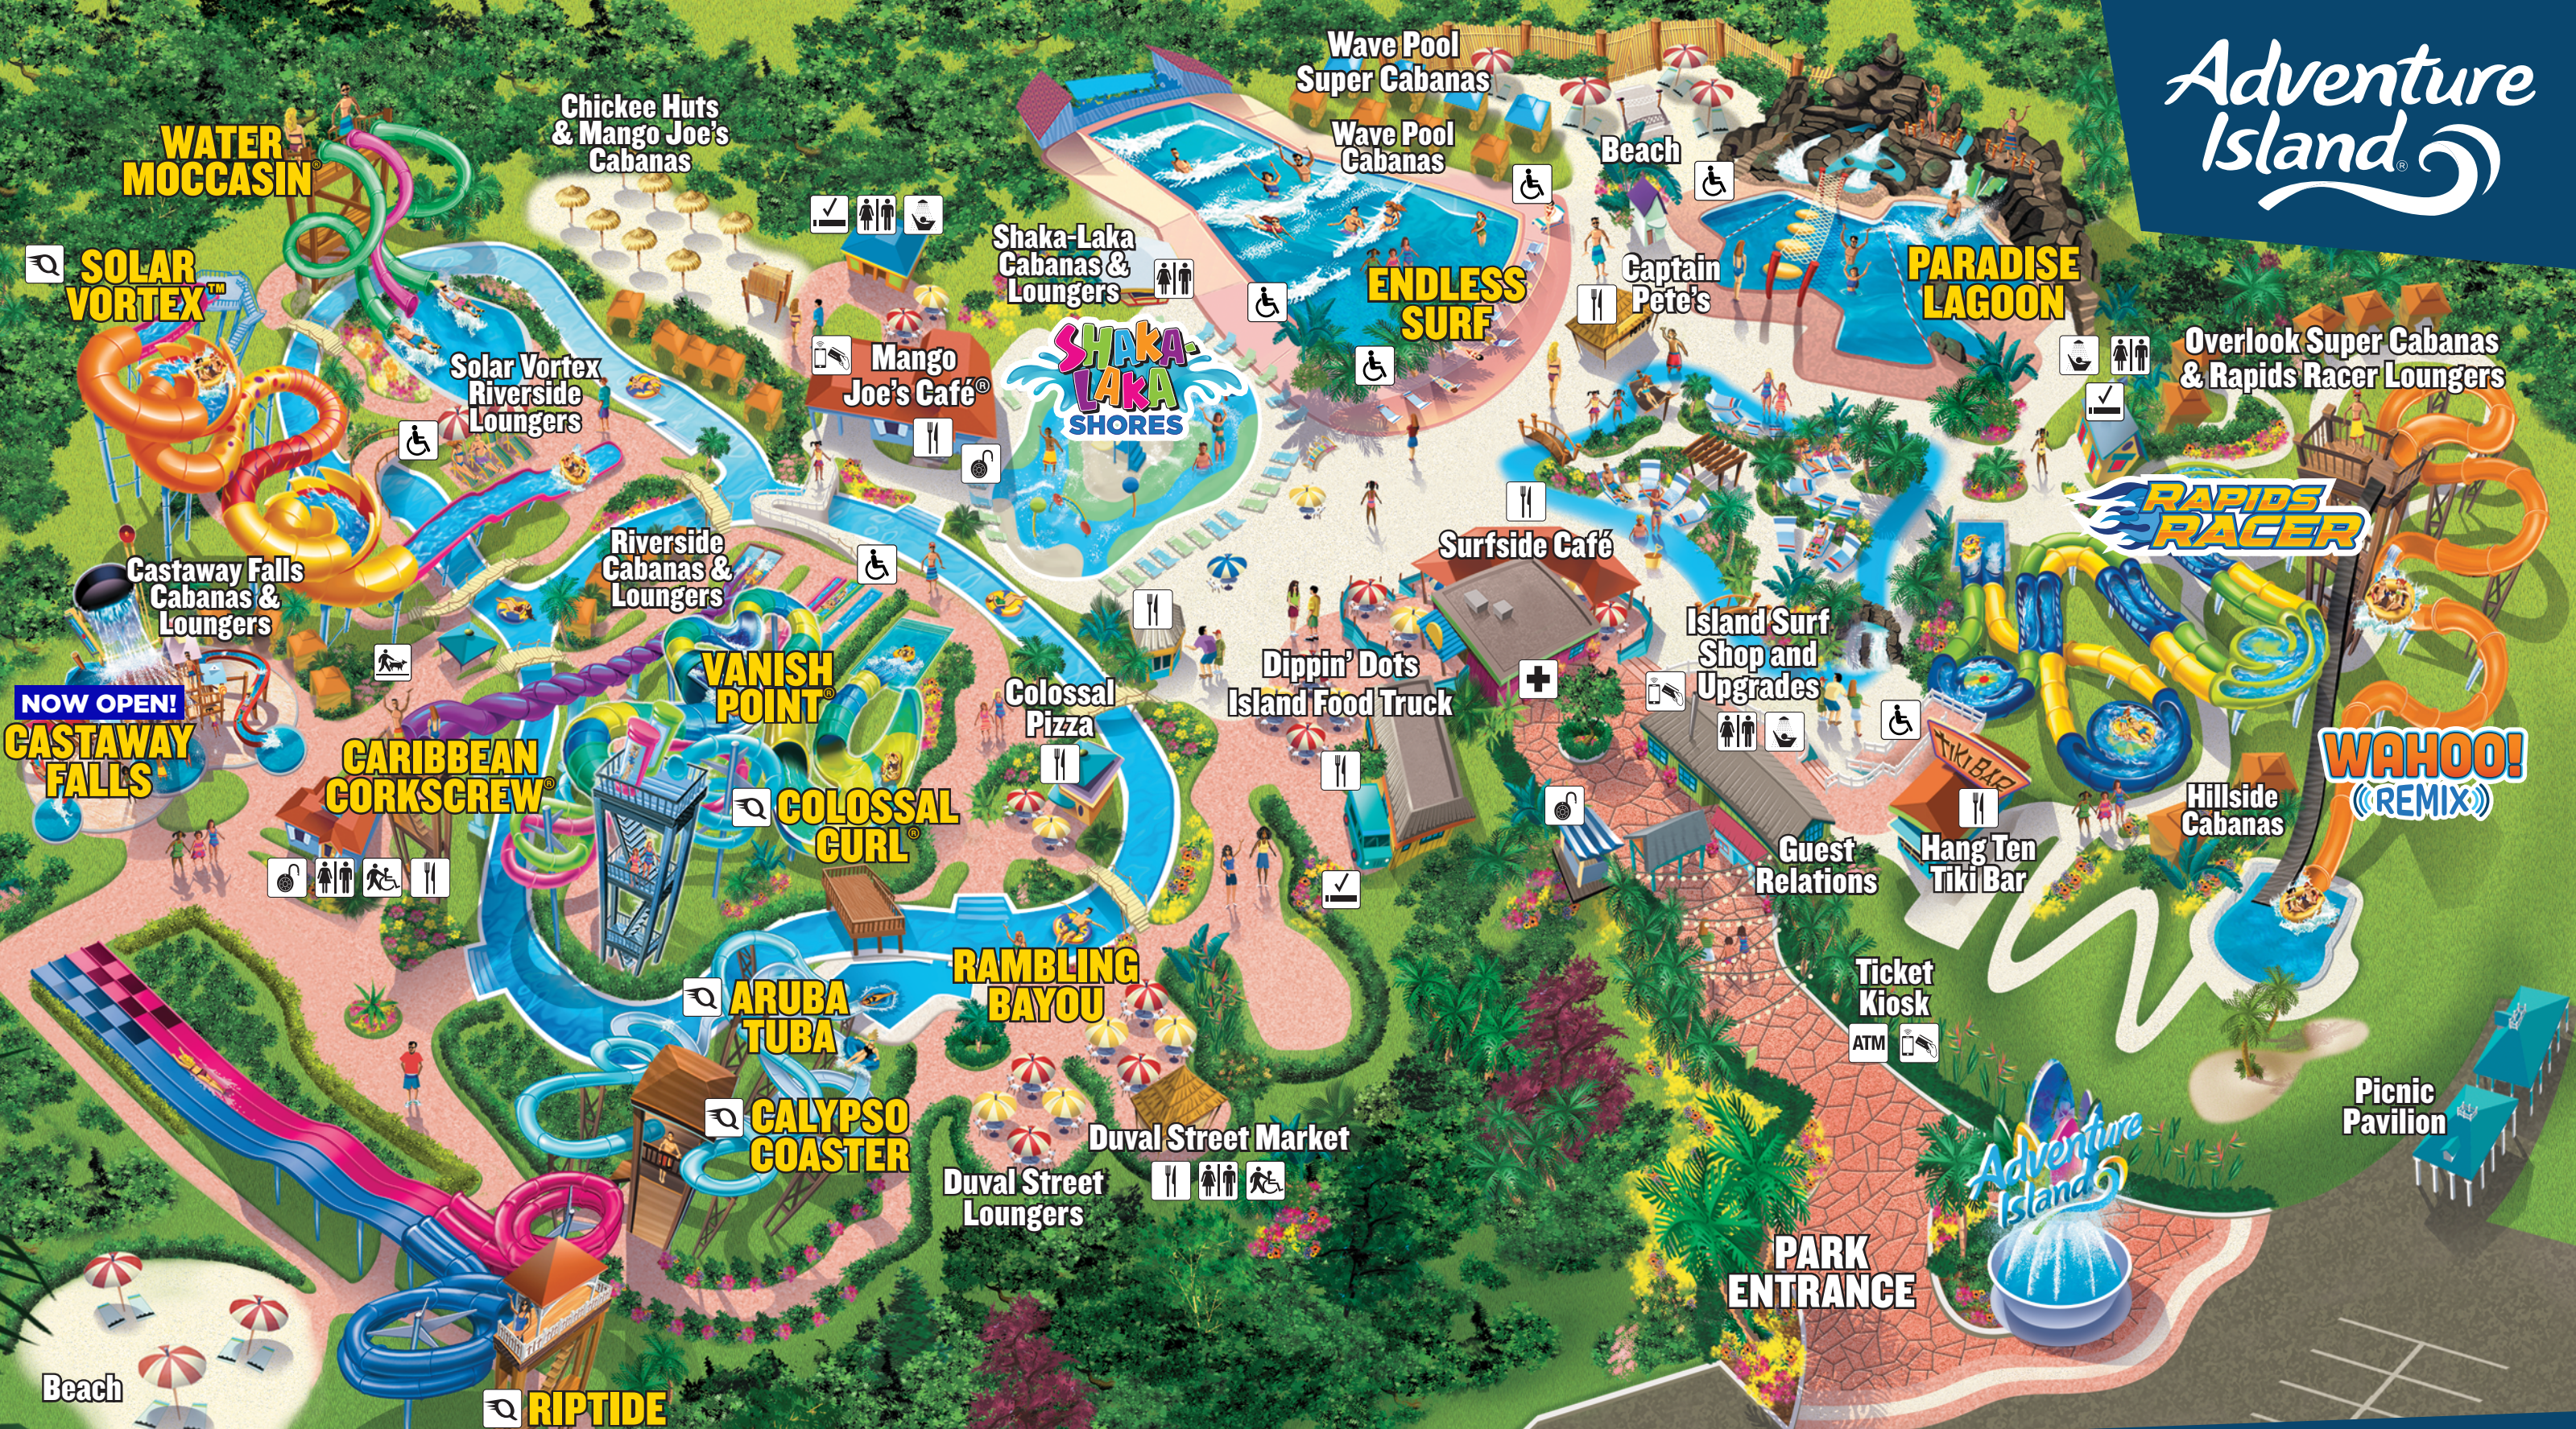

# Adventure Island

**PARK ENTRANCE**

## PARK LEGEND

-  ATM
-  Service Animal Relief Area
-  Quick Queue®
-  First Aid
-  Food
-  Cash-to-Card Kiosks
-  Lockers
-  Restrooms
-  Companion Restroom
-  Showers
-  Accessible Entrance
-  Smoking Area